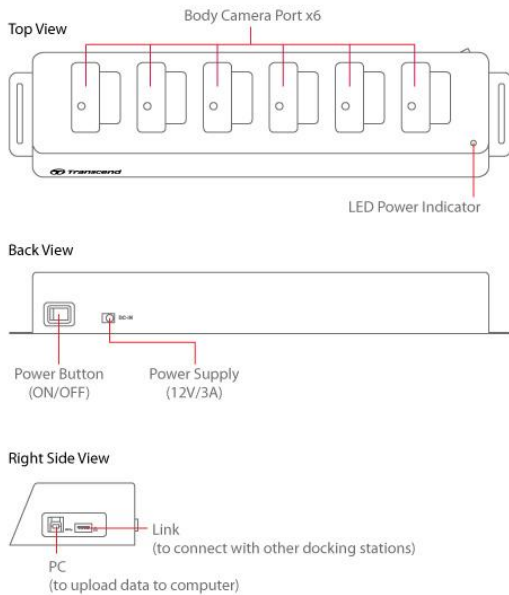

Quick Start Guide

Docking Station Overview

Getting Started

01 English

English 02

What's in the Box

DrivePro Body Toolbox™ Software

DrivePro Body Toolbox™ is a video file management software which simplifies the settings of the camera. DrivePro Body Toolbox features a user-friendly interface that allows Windows users to set the basic functions of the DrivePro Body series.

- 1 Download the installation files from: www.transcend-info.com/downloads
- 2 Install DrivePro Body Toolbox software on your desktop or laptop.

Connecting with other Docking Stations

Using just one USB port on computer, the dock can be connected with 2 more docking stations, allowing up to 18 DrivePro Body series (except for DrivePro Body 10) to charge and upload at the same time.