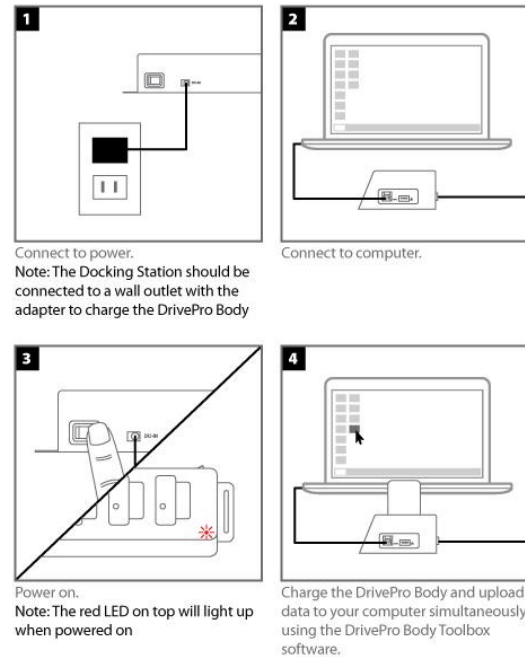

Quick Start Guide

Docking Station Overview

Getting Started

01 English

English 02

What's in the Box

DrivePro Body Toolbox™ Software

DrivePro Body Toolbox™ is a video file management software which simplifies the settings of the camera. DrivePro Body Toolbox features a user-friendly interface that allows Windows users to set the basic functions of the DrivePro Body series.

For DrivePro Body series with password protection function, DrivePro Body Toolbox offers an extra level of data protection. To use for the first time, please change your password with the default password "12345678".

- 1 Download the installation files from: www.transcend-info.com/downloads
- 2 Install DrivePro Body Toolbox software on your desktop or laptop.

Connecting with other Docking Stations

Using just one USB port on computer, the dock can be connected with 2 more docking stations, allowing up to 18 DrivePro Body series (except for DrivePro Body 10) to charge and upload at the same time.