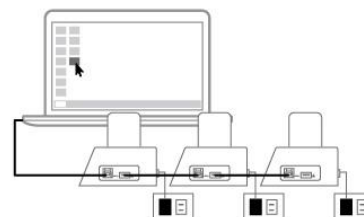

Quick Start Guide

Docking Station Overview

Getting Started

01 English

English 02

What's in the Box

DrivePro Body Toolbox™ Software

DrivePro Body Toolbox™ is a video file management software which simplifies the settings of the camera. DrivePro Body Toolbox features a user-friendly interface that allows Windows users to set the basic functions of the DrivePro Body series.

For DrivePro Body series with password protection function, DrivePro Body Toolbox offers an extra level of data protection. To use for the first time, please change your password with the default password "12345678".

- 1 Download the installation files from: www.transcend-info.com/downloads
- 2 Install DrivePro Body Toolbox software on your desktop or laptop.

Connecting with other Docking Stations

Using just one USB port on computer, the dock can be connected with 2 more docking stations, allowing up to 18 DrivePro Body series (except for DrivePro Body 10) to charge and upload at the same time.