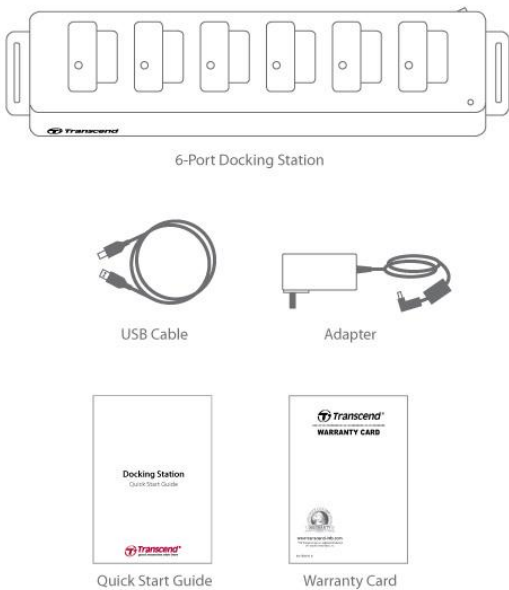

Quick Start Guide

Docking Station Overview

Getting Started

01 English

English 02

What's in the Box

DrivePro Body Toolbox™ Software

DrivePro Body Toolbox™ is a video file management software which simplifies the settings of the camera. DrivePro Body Toolbox features a user-friendly interface that allows Windows users to set the basic functions of the DrivePro Body series.

For DrivePro Body series with password protection function, DrivePro Body Toolbox offers an extra level of data protection. To use for the first time, please change your password with the default password "12345678".

- 1 Download the installation files from: www.transcend-info.com/downloads
- 2 Install DrivePro Body Toolbox software on your desktop or laptop.

Connecting with other Docking Stations

Using just one USB port on computer, the dock can be connected with 2 more docking stations, allowing up to 18 DrivePro Body series (except for DrivePro Body 10) to charge and upload at the same time.