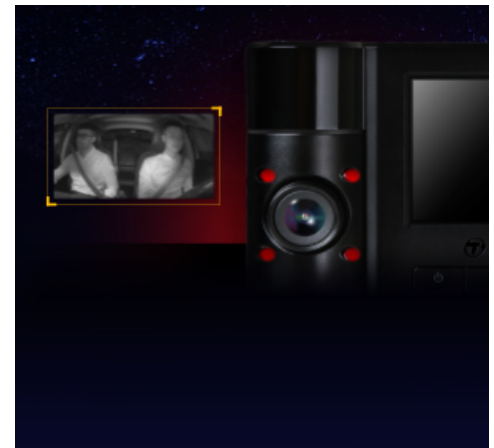

Dashcams

DrivePro 550

Transcend's DrivePro 550 is a dual lens dash camera that provides both drivers and passengers with optimum protection. The front lens features a high-sensitivity image sensor and wide field of view for capturing crystal-clear 2K QHD 1440P videos at 30fps, while the 180° rotatable rear lens is equipped with four Infrared LEDs, allowing sharp in-car video recordings at night and in low light conditions.

Dual lens, double the safety

With its dual lens, the DrivePro 550 provides both drivers and passengers with optimum protection. It comes bundled with a Transcend microSD memory card built of high-quality NAND flash and tested under harsh environmental conditions.

Vision in the dark

The DrivePro 550's front lens is equipped with a high-sensitivity image sensor to capture high-resolution images in superb, rich color even in low light. Supporting 1440P 2K QHD recording at 30fps, the front lens offers smooth footage as well as crisp still images.

Rear lens with Infrared LEDs

The rear-lens camera can record in 1080P Full HD at 30fps. It has four infrared LEDs that will automatically turn on in dim light. This greatly improves recording quality inside the cabin, even in pitch-black darkness.