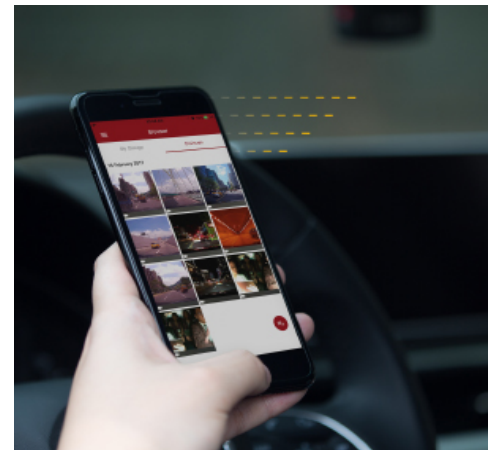

Dashcams  
**DrivePro 250**

Transcend's DrivePro 250 dashcam was designed with both style and safety in mind. The DrivePro 250 features a high-sensitivity image sensor to capture high-resolution videos with extremely fine tonal gradation even in low light. In addition, it features a GPS/GLONASS receiver, a built-in battery, a handy snapshot button, and Wi-Fi connectivity. More than just a safety device, Transcend's DrivePro 250 is a fellow traveler ready to explore more of the world with you.

**High-sensitivity image sensor**

The DrivePro 250 uses a high-sensitivity sensor to capture high-resolution images with superb, rich color even in low light. Supporting 1440P 2K QHD recording at 60fps, the DrivePro 250 offers smooth footage as well as crisp still images.

**A dash camera with all the right features**

Transcend's DrivePro 250 dashcam is a feature-packed, advanced dash camera with its GPS/GLONASS receiver, built-in battery, handy snapshot button, and Wi-Fi connectivity. It comes bundled with a Transcend microSD memory card built of high-quality NAND flash and tested under harsh environmental conditions.

#### DrivePro App

DrivePro App is designed for use with DrivePro dashcams featuring Wi-Fi connectivity. Stream videos and adjust settings from your mobile device, and download footage for on-the-go!