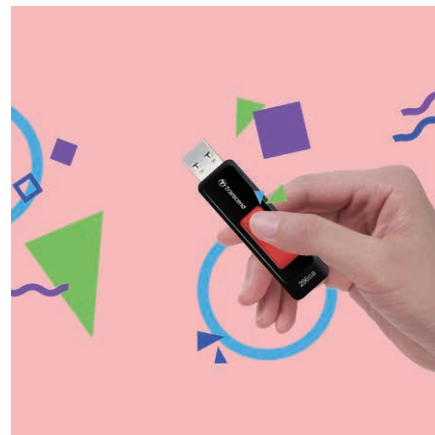

USB 3.1 Gen 1

JetFlash[®] 760

Using advanced USB 3.1 Gen 1 technology, the extremely fast JetFlash 760 allows you to transfer, store and share numerous or large files quicker than ever before. The sliding USB connector not only protects the drive and its contents, while doing away with that easy-to-lose end cap.

Classic chic design

The JetFlash 760 features a classic streamlined design with a sliding USB connector in a balanced mix of form and function.

Retractable connector

USB end caps are easy to misplace, and so, for extra convenience, Transcend's JetFlash 760 comes in a capless, retractable design that not only protects the device and its contents, but is compact and easy to carry around.

USB 3.1 Gen 1 JetFlash® 760

Features

- USB 3.1 Gen 1 interface
- Capless design with slide-out USB connector
- LED data transfer indicator
- Lightweight and compact
- Transcend Elite data management software