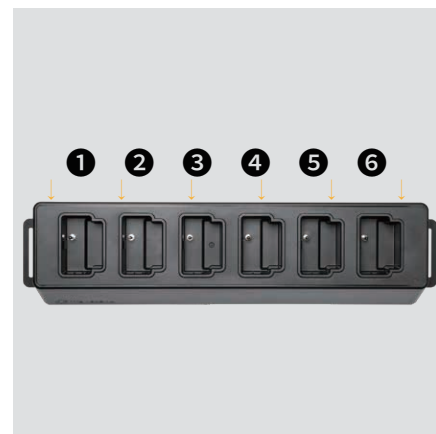

Charge and upload at once

The station's six charging ports make for supreme efficiency. They can all be used simultaneously, and users can charge devices even while uploading data.