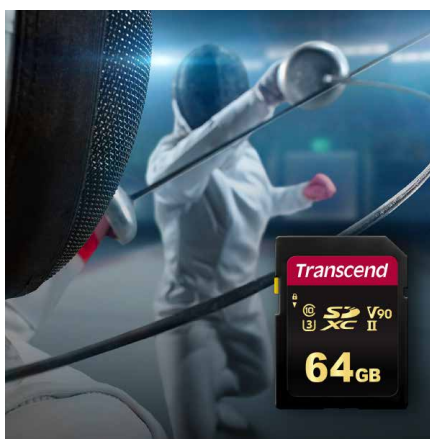

SD Cards SDXC/SDHC 700S

Transcend's SDXC/SDHC 700S memory cards provide the performance and capacity necessary to harness the full power of your UHS-II compliant DSLR cameras and camcorders. With the incredible transfer speeds, the cards allow professional outdoor photographers and videographers to capture flawless RAW images, and record ultra-high quality 8K videos.

The professional's choice

Transcend's SDXC/SDHC 700S memory cards are ideal for use with advanced camcorders and DSLR cameras, offering professional photographers and videographers impressive transfer rates for post-production and top-quality video recording without dropping frames.

Show the transfer capabilities

Transcend's SDXC/SDHC 700S memory cards meet both the UHS-II Speed Class 3 (U3) and the UHS Video Speed Class 90 (V90) standards for 8K Ultra HD video recordings, with read/write speeds of up to 285MB/s and 180MB/s respectively.